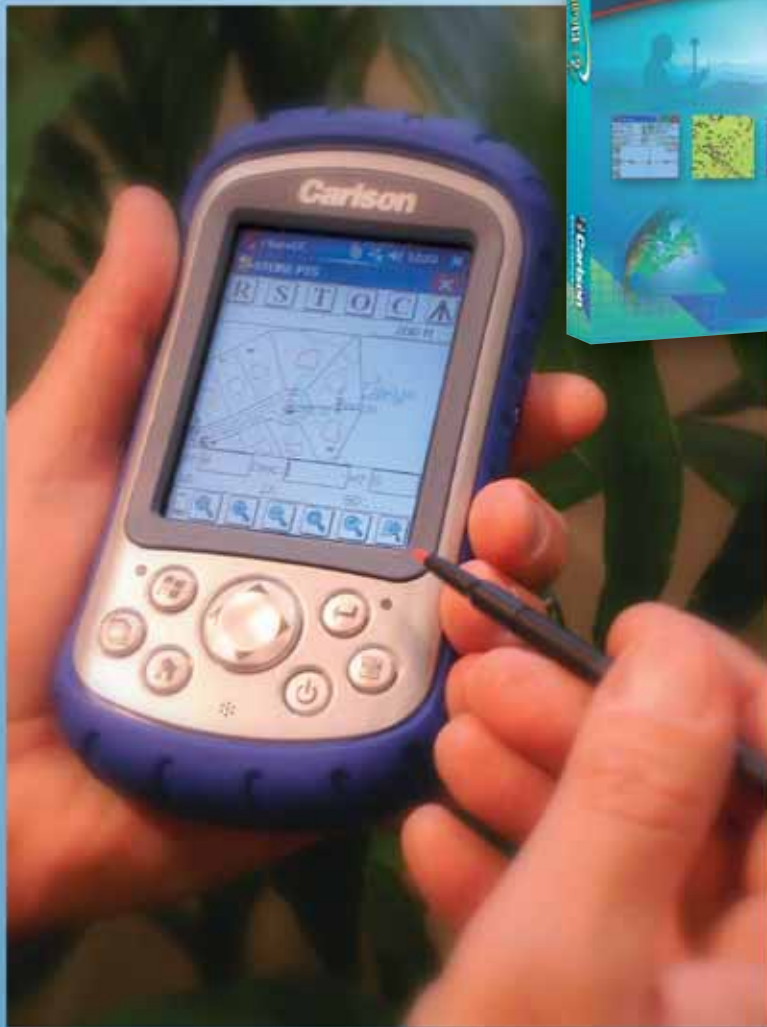

Introducing the Carlson MINI

A field computer that is compact and lightweight, yet tough and resilient

It's RUGGED: Leave it in a hot car or forget it overnight in the depth of winter. Accidentally drop it, get it wet, sit on it – go ahead, don't be careful with it. **The CarlsonMINI will be there for you and come back for more.**

The CarlsonMINI data collector is small, but mighty, and just what surveyors and contractors need in the field:

- Less than 4 1/2 by 7 inches;
- Runs on Windows Mobile 5;
- Lightning-quick processing and wireless connectivity;
- Fits comfortably in one hand and weighs just slightly more than a pound;
- Comes complete with Carlson SurvCE 2.0, the most powerful data collection software on the market today.
- MIL-STD-810F-rated for water, humidity, sand and dust, vibration, altitude, shock, high temperature, low temperature, and temperature shock.
- Featuring a touch screen and a high contrast color display;
- Available in three models:
 - CarlsonMINI 520MHz with Bluetooth,
 - CarlsonMINI 520MHz without Bluetooth,
 - and Carlson MINI 300MHz without Bluetooth.